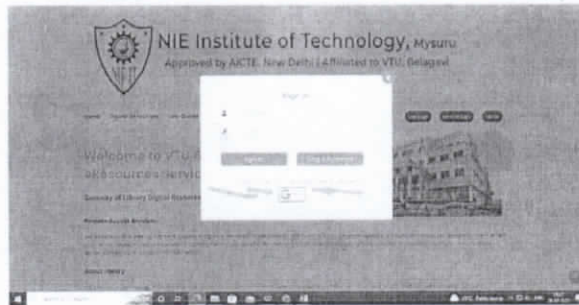

Library and Information Centre

Ref: NIEIT/LIB/2021-22/43

Date: 29.07.2022

Circular

MAP Systems: Cloud hosted Remote Access services for VTU consortium e-Resources

MAPMyAccess is a **Remote Access Solution for Off-Campus Access to Consortia Subscribed resources**, anytime- anywhere access to digital content that is owned by a specific library.

Step:1 Enter the URL in your Browser ----<https://nieit.mapmyaccess.com>

Step: 2 - You will be directed to the Home page. Click on the user login

For Login through your Institution Email ID, click below